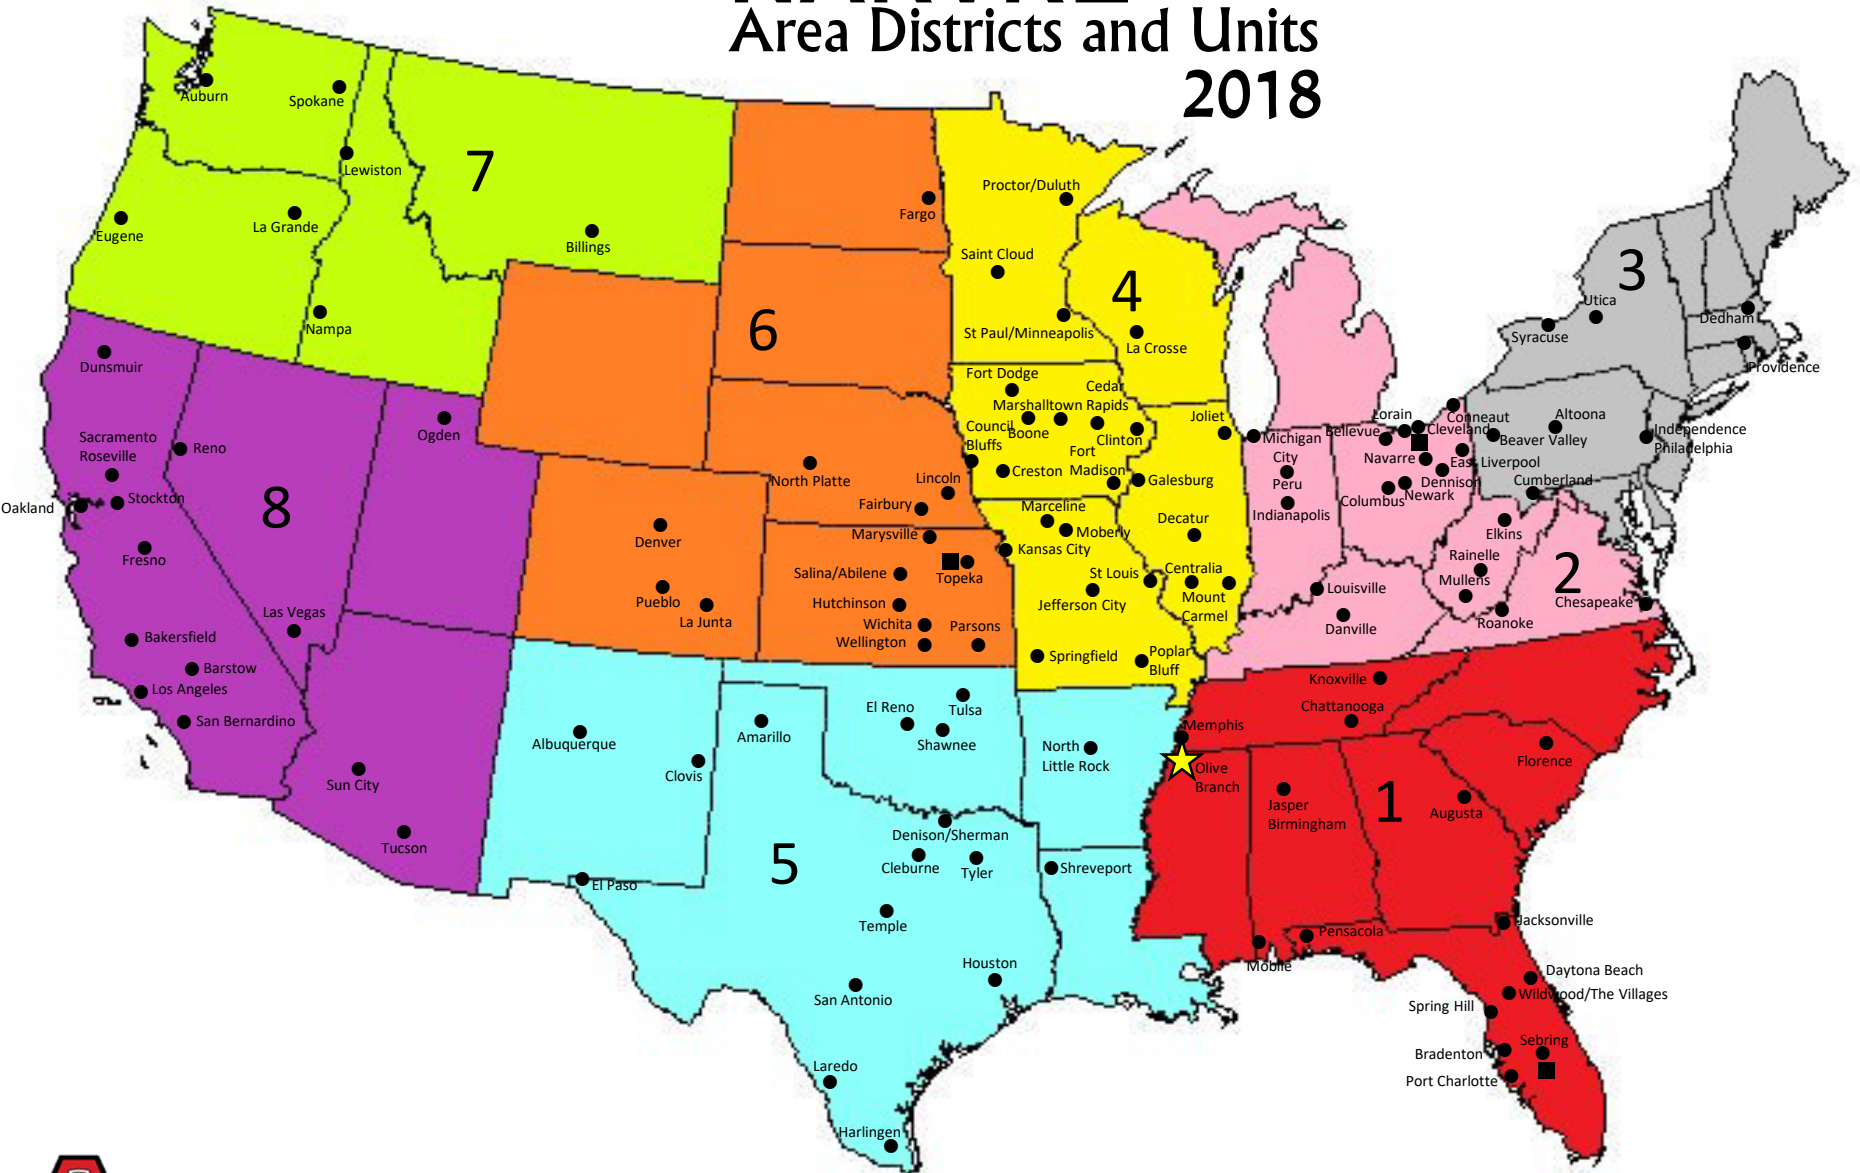

NARVRE

Area Districts and Units

2018

NARVRE
 The National Association of Retired and Veteran Railway Employees
 Established 1937

- ★ National Office
- State Associations
- Units