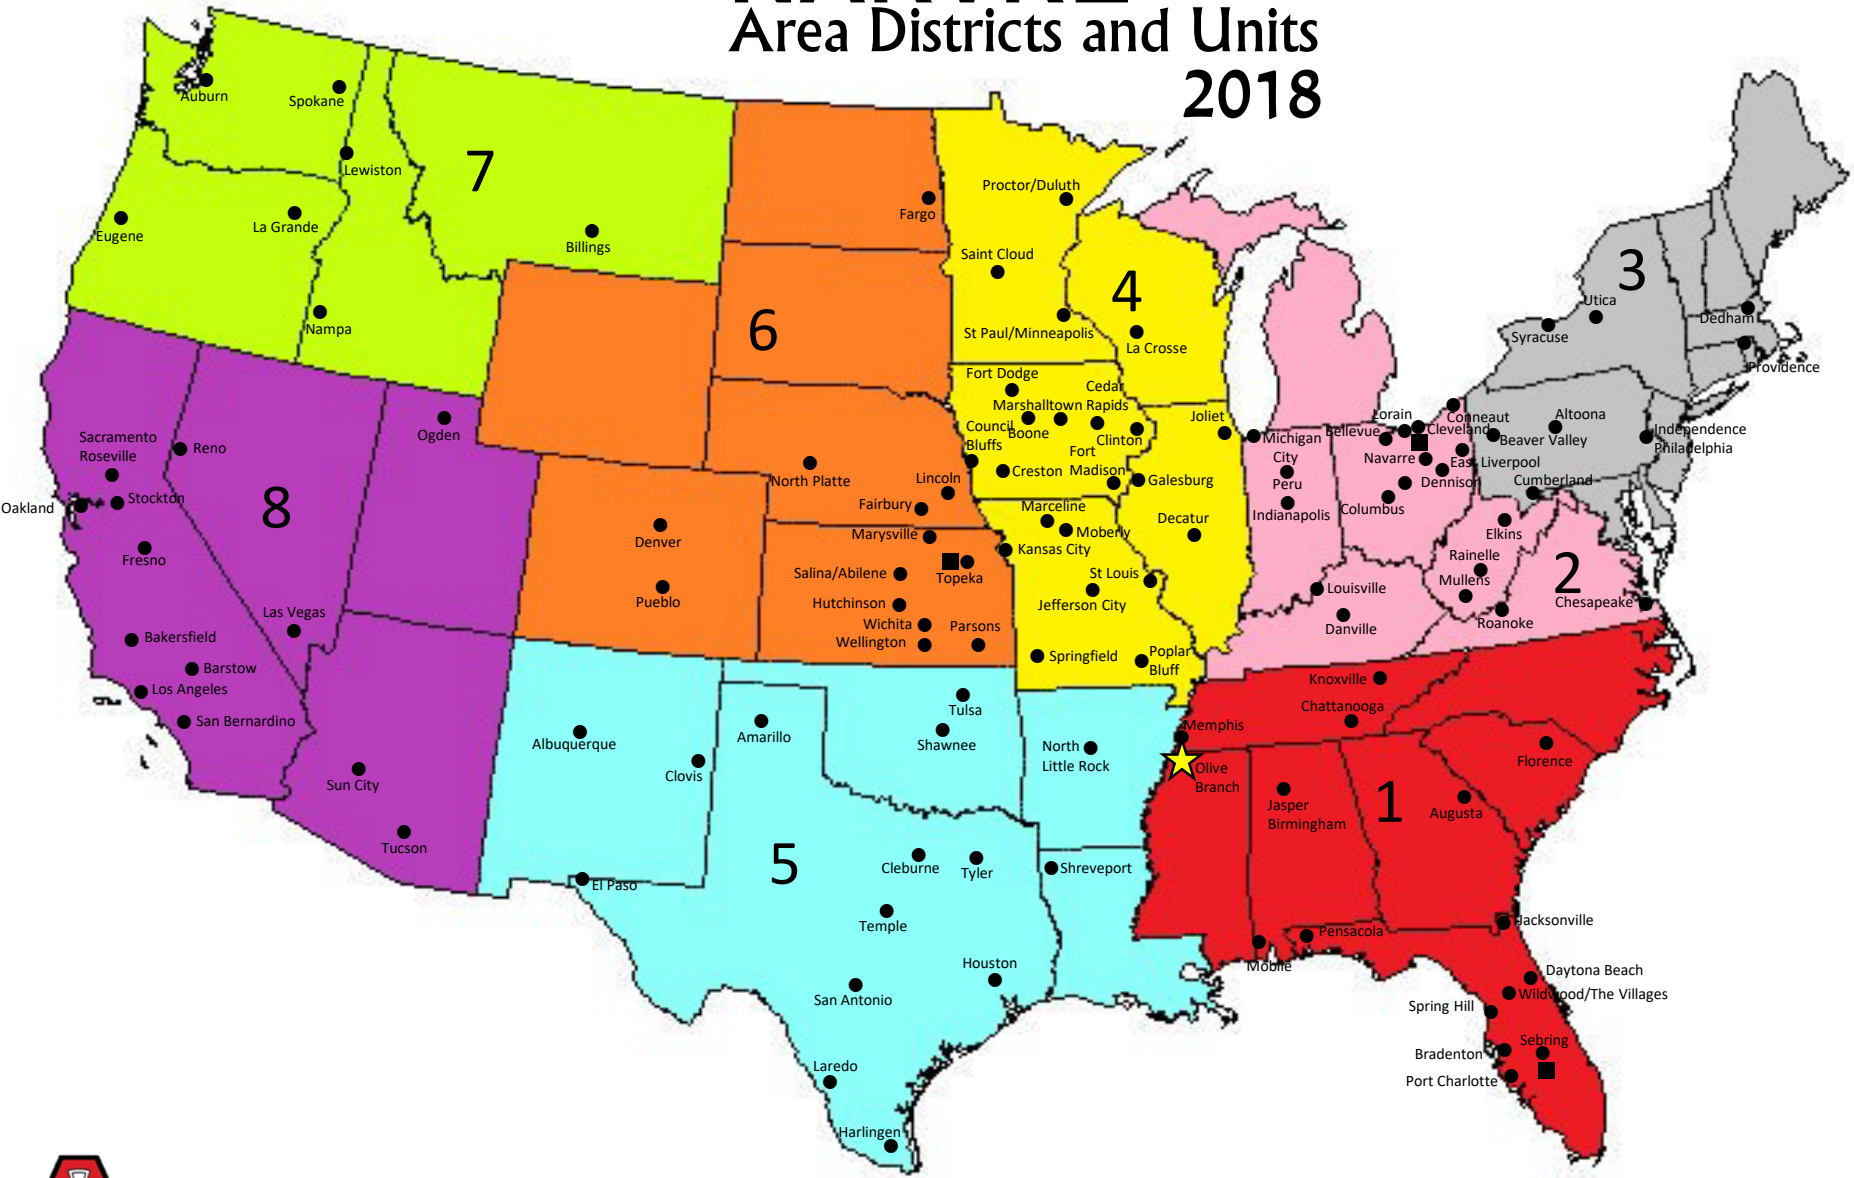

NARVRE

Area Districts and Units

2018

NARVRE
The National Association of Retired and Veteran Railway Employees
Established 1937

- ★ National Office
- State Associations
- Units